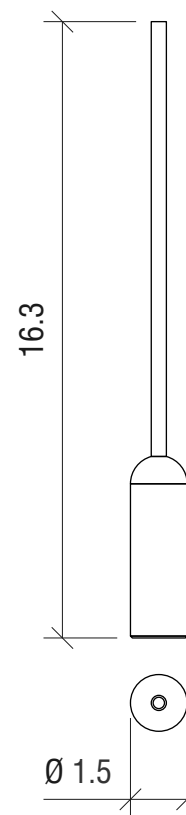

# FIN

Brass soliflore

pratika  
intrano

« As well as object  
of decoration that of  
contemplation, FIN  
highlights even the  
smallest twigs picked up  
on your last walk. »

Made of raw brass, FIN will be given a patina that will  
give it even more character with the time.

## FIN

**Type of product**  
Brass soliflore

**Dimensions (cm)**  
Ø1.5 x H16.3 cm

**Materials**  
Raw brass  
Satin brushed

**Colours**  
Natural brass

**Weight (kg)**  
0.07 kg

**Type of packaging**  
Cardboard tube with self-adhesive label

**Packaging dimensions (cm)**  
Ø2.2 x H17.4 cm

**Cleaning**  
As brass can be very sensitive to tarnishing, it is possible that small stains have already formed on the product when unpacking. These can easily be removed using the care tips > [www.pratika.ch](http://www.pratika.ch)